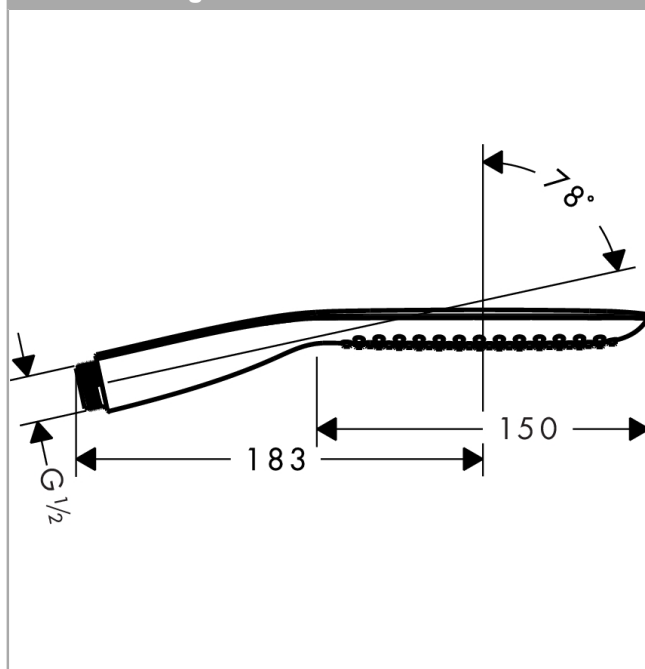

##### product features

- hand shower with 2-shell construction
- shower head size: 150 mm
- spray type: RainAir
- maximum flow rate (at 0.3 MPa): 16 l/min
- with internal water conduction
- rinseable dirt filter
- connection thread G 1/2
- connection dimension: DN15
- suitable for continuous flow water heaters

#### Scale drawing