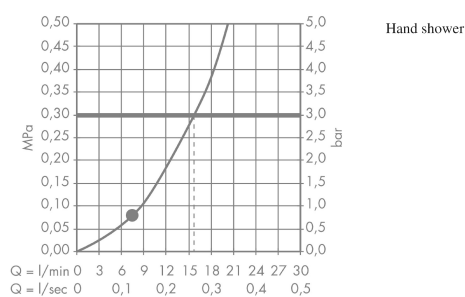

Flowchart

The consumption was measured in combination with the appropriate fittings (thermostat/mixer/in-wall valve) to reflect actual application in practice.