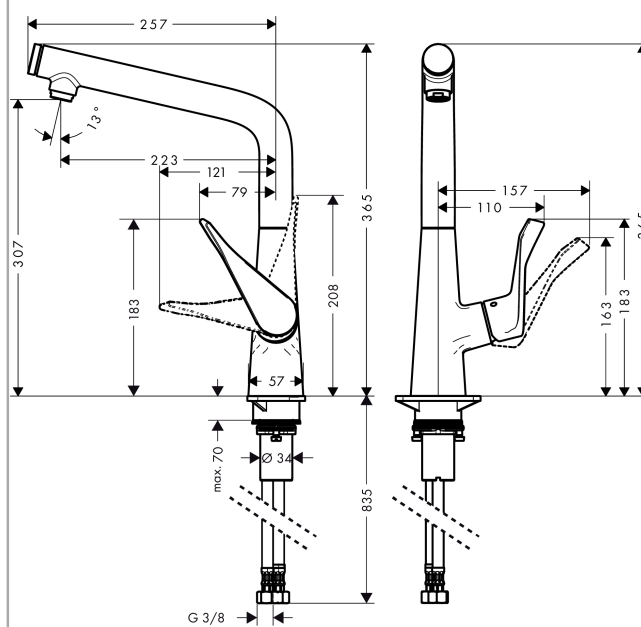

##### product features

- ComfortZone 320
- swivel range adjustable in 3 steps 110°, 150° or 360°
- vertical handle position
- laminar spray
- Select button for a comfortable start/stop of the water flow
- connection dimension: DN15
- flow rate 10 l/min
- ceramic cartridge
- connection type: G 3/8 connections
- integrated non-return valve
- suitable for continuous flow water heaters

#### Scale drawing