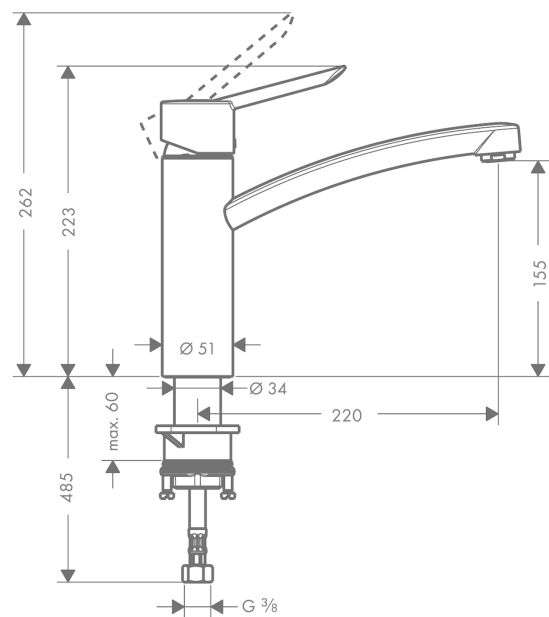

Focus S

Single lever kitchen mixer

Surfaces: **chrome** Article Number: **31786000**

Description

product features

- swivel range 360°
- normal spray
- connection dimension: DN15
- flow rate 12 l/min
- ceramic cartridge
- connection type: G 3/8 connections
- suitable for continuous flow water heaters

Technology

Product image

Scale drawing

Flowchart