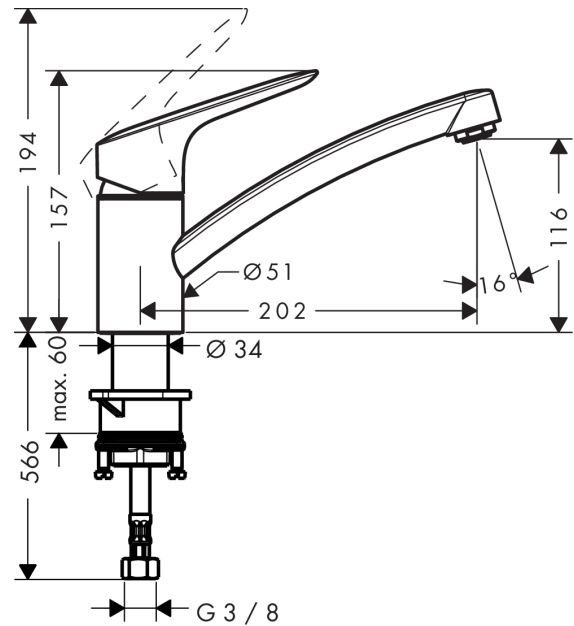

Logis

Single lever kitchen mixer 120

Surfaces: **chrome** Article Number: **71830000**

Description

product features

- ComfortZone 120
- swivel range 360°
- normal spray
- connection dimension: DN15
- flow rate 12 l/min
- ceramic cartridge
- connection type: G 3/8 connections
- suitable for continuous flow water heaters

Technology

Product image

Scale drawing

Flowchart