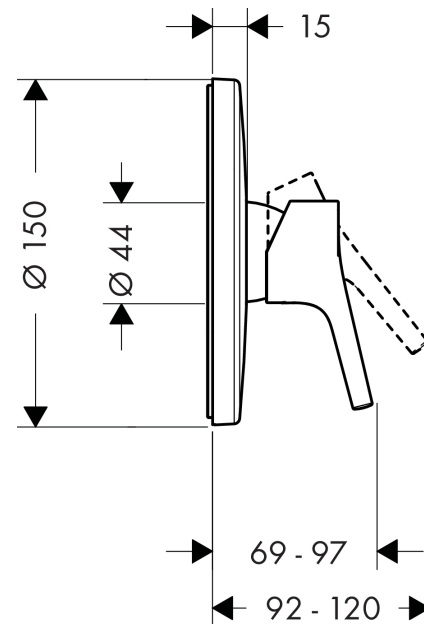

##### product features

- connection type: basic set
- ceramic cartridge
- temperature limitation adjustable
- scope of supply: escutcheon, handle, sleeve, mixing unit

##### Mandatory Accessoires

- Basic set iBox universal (#01800XXX)
- iBox universal Basic with pre-mounted angle connection G1/2 (#01810XXX)

##### Optional Accessoires

- Extension element Ø 150 mm (#13597XXX)

#### Scale drawing