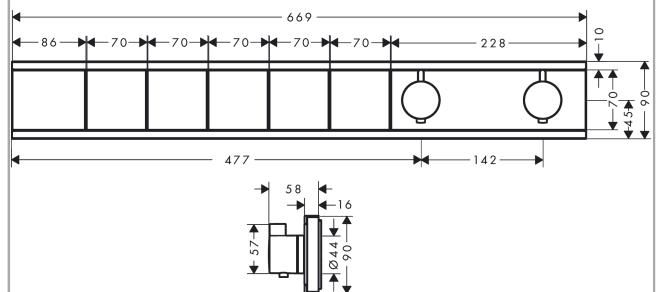

RainSelect

Thermostat for concealed installation for 5 functions

Surfaces: **Matt White** Article Number: **15384700**

Description

product features

- depending on volume flow and installation situation approx. 50% flow rate reduction and integrated shut off function
- 5 functions
- simultaneous use of several outlets
- Select push-button on/off control for 5 outlets
- thermostat cartridge, Select valve
- min. operating pressure: 1 bar
- max. operating pressure: 10 bar
- safety lock at 40° C
- temperature limitation adjustable
- non-return valve
- connection type: basic set
- Thermostat is delivered with buttons handshower, PowderRain, Waterfall, Rain large, shoulder shower

Technology

Product image

Scale drawing

RainSelect
Thermostat for concealed installation for 5 functions
 Surfaces: **Matt White** Article Number: **15384700**

Installation examples

RainSelect
 1531318X / 15384XXX