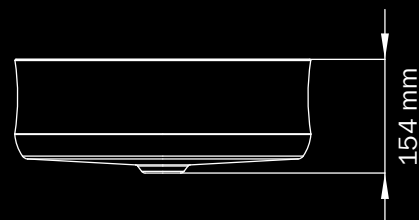

Available in the following colours

*001
alpine
white

*701
black

*711
alpine
white matt

*717
lava black
matt

* in accordance with our current guarantee terms.

MING DIMENSIONS:
400x400x154 mm
Approx. weight: 6 kg